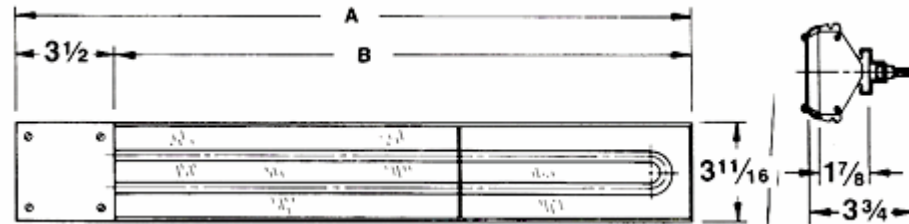

HAIRPIN SINGLE ELEMENT RADIANT HEATERS

Catalog Number	Watts	Volts	A Overall Length	B Heated Length	Approx. Wt. / Lbs.
RHH-1-8-1	800	120	12 3/4	9 1/4	4
RHH-1-8-2	800	240			
RHH-1-11-1	1100	120	15 7/8	12 3/8	5
RHH-1-11-2	1100	240			
RHH-1-18-2	1800	240	23 13/16	20 5/16	7
RHH-1-18-4	1800	480			
RHH-1-25-2	2500	240	31 1/4	27 3/4	8
RHH-1-25-4	2500	480			
RHH-1-30-2	3000	240	37 1/4	33 3/4	10
RHH-1-30-4	3000	480			
RHH-1-36-2	3600	240	43 3/8	39 7/8	12
RHH-1-36-4	3600	480			