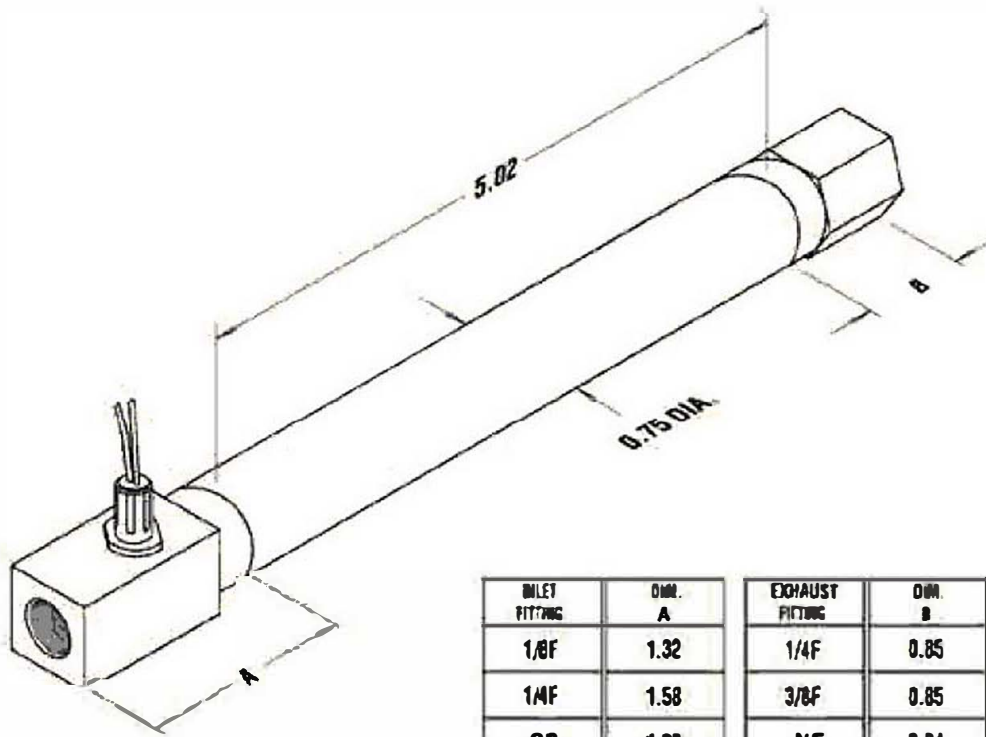

SOUTHEAST THERMAL SYSTEMS

WWW.SETHERMAL.COM

SALES@SEETHERMAL.COM

phone: 704-399-4248

Heat Torch 075

INLET FITTING	DIAM. A	EXHAUST FITTING	DIAM. B
1/8F	1.32	1/4F	0.85
1/4F	1.58	3/8F	0.85
CB	1.32	NF	0.04
		TE	0.16