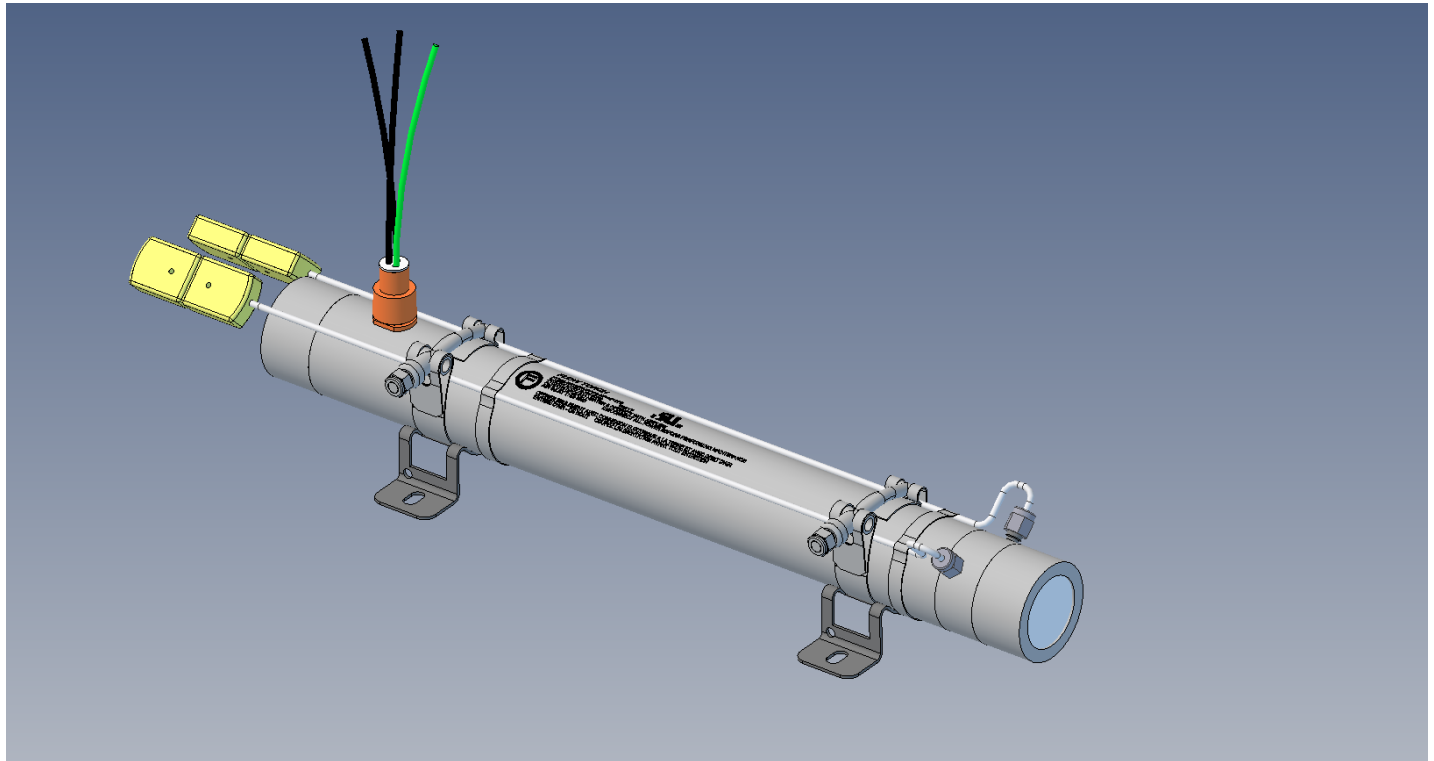

FT200 LONG FLOW TORCH HEATER
(mounting feet option shown)

SOUTHEAST
THERMAL SYSTEMS
WWW.SETHERMAL.COM SALES@SETHERMAL.COM phone: 704-399-4248

This model can be viewed as a 3D model if opened in Adobe Reader. Simply click the object once - and then rotate, zoom, and pan to explore!